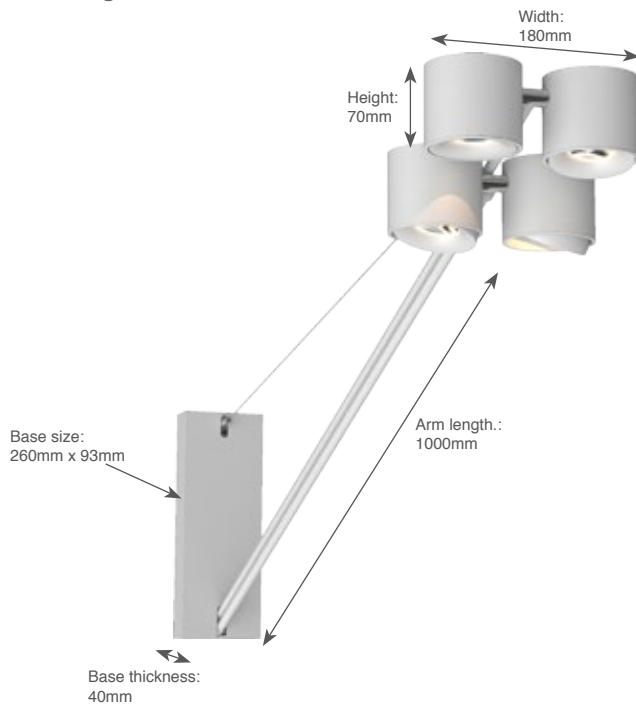

Titan Arm

2-Way / 4-Way

Type	Wall mounted
Mounting	Wall Mounted
Material	Aluminium
Adjustability	Cardanic/Gimble
El. class / IP	Class II / IP20

Bridgelux Vero 10 LED

LED Modules included

Driver(s) included

CCT	2700K / 3000K / 4000K
CRI	Ra80 / Ra90
Luminous flux	2700K - Ra90: 836lm (92lm/W) 3000K - Ra90: 867m (95lm/W) 4000K on request

Beam angle	28° / 40°
Power	9.1W
Cooling	Passive (no fan)
SDCM	3
5 Year Bridgelux Warranty⁽¹⁾	

⁽¹⁾ Limited warranty. More information on p.268

On Request

4000K
CRI Ra97